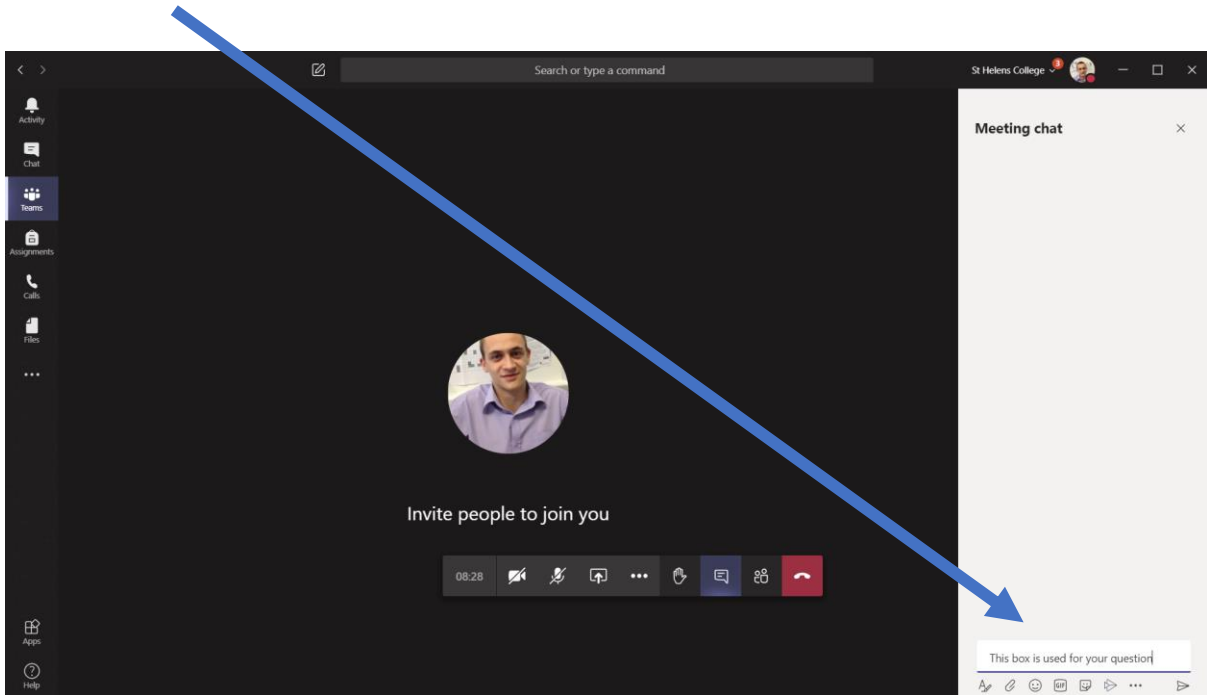

Asking a question using your keyboard

You can ask a question at any point using the chat window. To access the chat window, click the 'Show Conversation' button, as seen below:

This will then bring up a pane to the right. To ask a question, simply type your question and press the send button.

Larger version of the 'Send' button.

Please note, that if you send a message in this way, the entire group will be able to see. There will be time at the end to ask questions too.