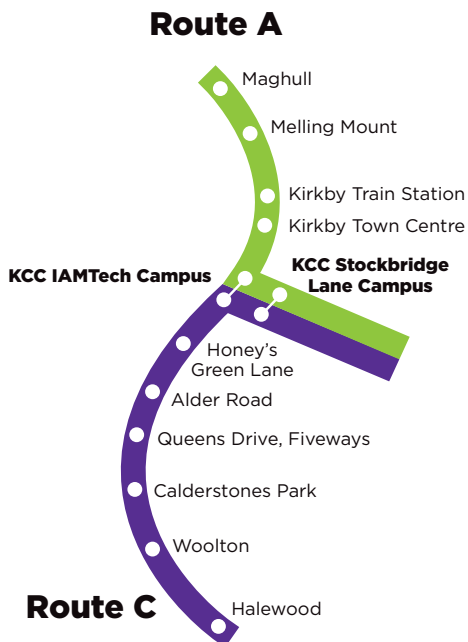

FREE BUS SERVICE

Knowsley Community College has launched a free dedicated bus service, operating across two main routes, every weekday during term time. The free buses will cover Maghull, Melling, Kirkby, Halewood, Woolton, Calderstones and Queens Drive.

The free bus will be easy to spot. Just look for a Hatton's Travel bus or coach, which will be clearly marked with route A or C, depending on where you live. The front of the bus will also display "Free College Bus."

To access the free bus service, you will need to stand at the designated stop and make it clear to the bus driver that you would like them to stop. Once on the bus, you will need to show your student ID badge to the driver at the time of boarding. You will receive this ID badge when you enrol on your chosen course at Knowsley Community College. You do not need a Merseytravel bus pass to access the College bus.

Please visit www.knowsleycollege.ac.uk/freebus for regularly updated information regarding timings and routes.